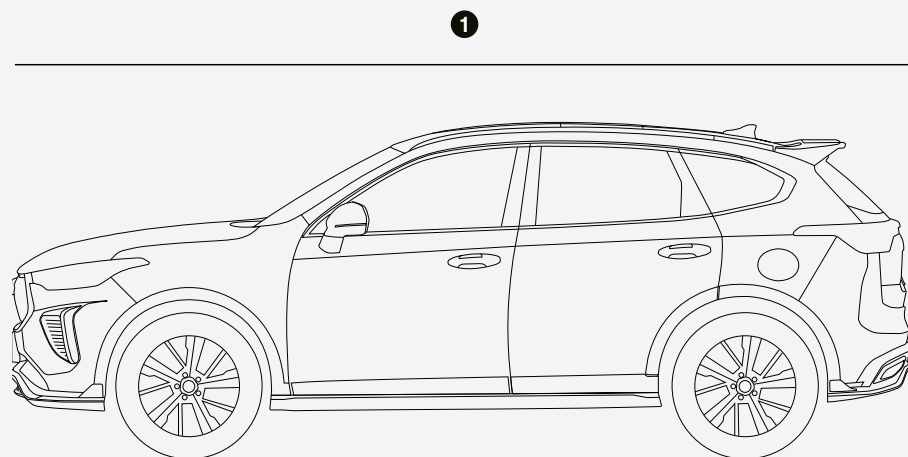

Haval Jolion Pro

GO WITH MORE

**Elegant design.
Efficient hybrid
performance.**

GWM Haval Jolion Pro

- ① Length: 4,470mm
- ② Width: 1,898mm
- ③ Height: 1,625mm

Dimensions.

GWM Haval Jolion Pro

- **Engine** **1.5L Hybrid**
- **Peak Power (kW/PS)**
 - Combined 139kW/189PS
 - Electric motor 110kW/149PS
 - Petrol engine 70kW/95PS
- **Peak Torque (Nm@rpm)**
 - Combined 375Nm
 - Electric motor 250Nm
 - Petrol engine 125Nm
- **Top speed** **115 mph**
- **Acceleration (0-62mph)** **9 sec**
- **Average consumption combined (mpg)** **47**

Engine.

GWM Haval Jolion Pro

All trims

- Crafted with durable, high-quality materials and exceptional build quality throughout
- Unique aero sports exterior kit as standard
- One of the most spacious and competitively priced C-SUVs in its category
- Features a full width rear lightbar
- All ADAS safety features are available as standard
- The GWM Haval Jolion Pro Hybrid features the most powerful electric motor among all self-charging hybrids in the C-SUV segment

Specifications.

PREMIUM Trim

- 17" Alloy Wheel
- 7" Driver Information Display
- 10.25" Infotainment System
- Wired Apple CarPlay® & Android Auto™
- Voice Recognition
- Keyless Entry System
- Rear View Camera
- Front dash cam USB port
- Rear Parking Sensors
- Adoptive Cruise Control
- Lane Keep Assist
- Traffic Sign Recognition
- Traffic Jam Assist

LUX Trim

- 18" Alloy Wheel
- Premium leatherette steering wheel
- Leatherette seats
- 6-way electric adjust driver seat
- Heated Front Seats
- 12.3" Infotainment System
- 6 Speakers
- Rear privacy glass
- Auto dimming rear view mirror
- Power electric heated folding mirrors
- 360° view camera
- LED headlights