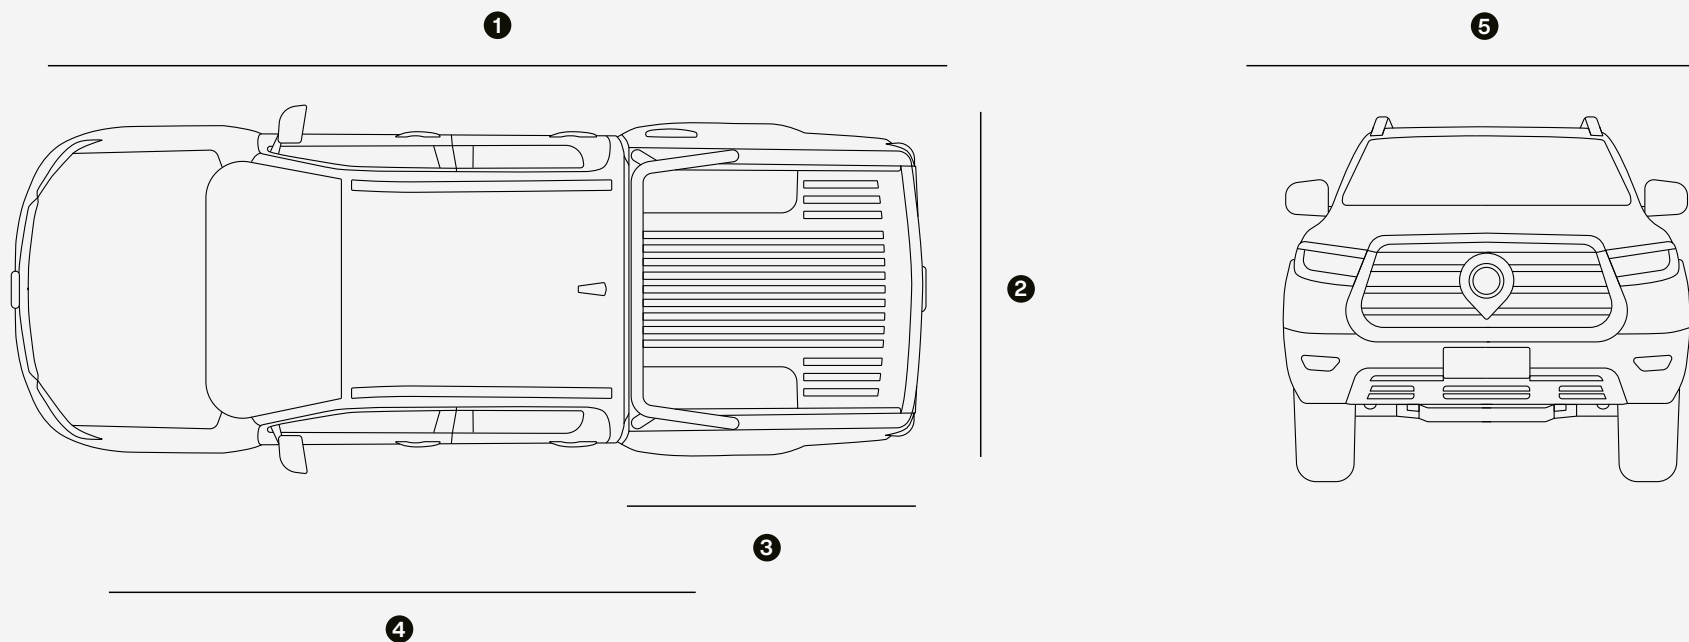

# POER300

GO WITH MORE

**More power.  
More performance.  
More possibilities.**

POER300

- ❶ Length: 5416mm
- ❷ Height: 1884mm
- ❸ Wheelbase: 3230mm
- ❹ Tray: 1520x1520mm
- ❺ Width: 1947mm

# Dimensions.

#### POER300

- **Engine** 2.4 Diesel Turbo
- **Peak Power (kW/PS)** 135kW/183.5PS
- **Peak Torque (Nm@rpm)** 480Nm
- **Towing capacity** 3.5 Tonnes
- **Top speed** 99.2 mph
- **Acceleration (0-62mph)** 11 sec
- **Average consumption combined (mpg)** 32.65
- **Transmission** 9-speed Automatic
- **Driven Wheels** Four wheel drive